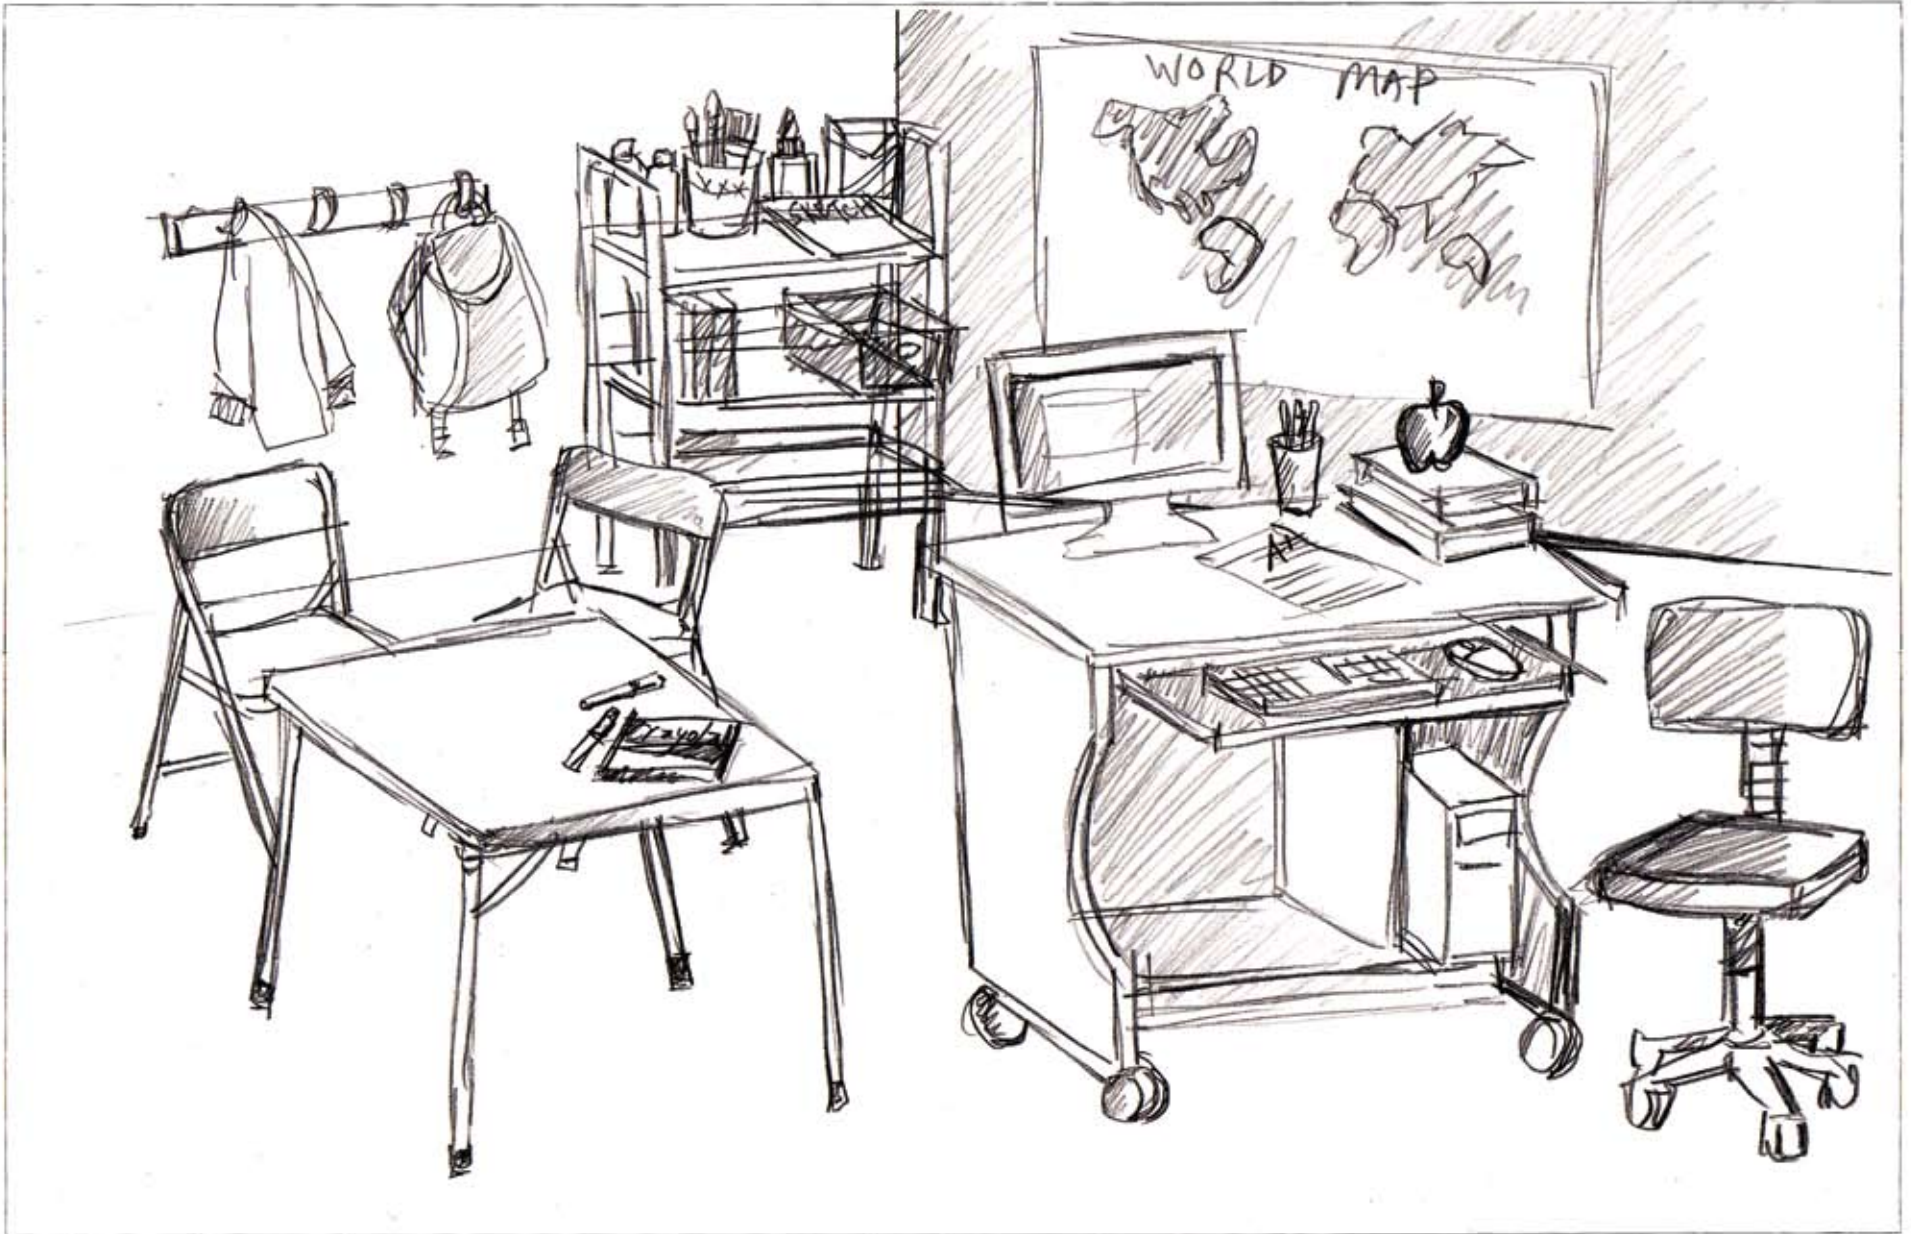

GA# 54048	Job Title 54553_0727_BTS_Mailer Styled Shots	Client Longs	Size 11"x8.5"	Proof 1	Current Proof Date 6/12/08	Version 1a
---------------------	--	------------------------	-------------------------	-------------------	--------------------------------------	----------------------

Can include model sitting at desk, writing, reading a book, or talking on the phone.

GA# 54048	Job Title 54553_0727_BTS_Mailer Styled Shots	Client Longs	Size 11"x8.5"	Proof 1	Current Proof Date 6/12/08	Version 3b
---------------------	--	------------------------	-------------------------	-------------------	--------------------------------------	----------------------

Can include model sitting at the desk, typing, writing, grading papers or reading a book.